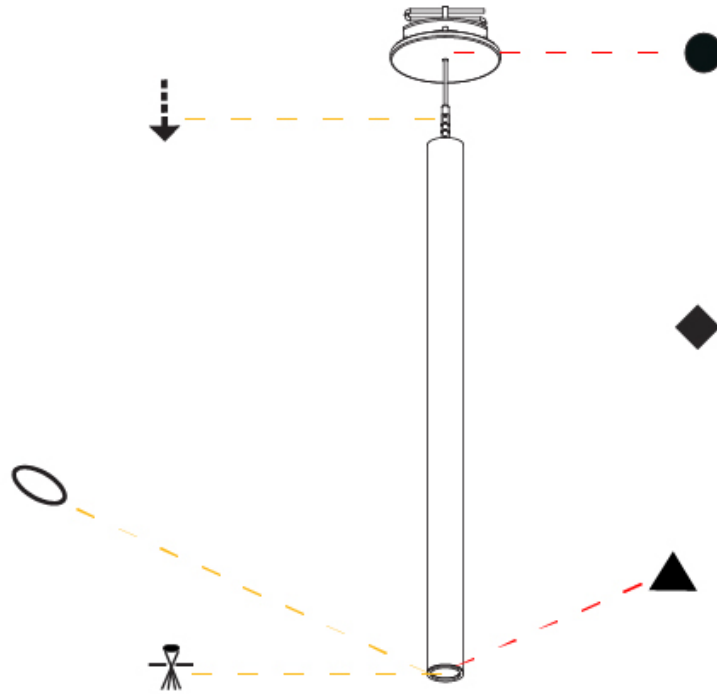

HANGOVER PLUG SHINE MONOPOINT RECESSED CANOPY SUSPENSION

A30844-

PROJECT
TYPE
SPECIFIER
QUANTITY
DATE

A